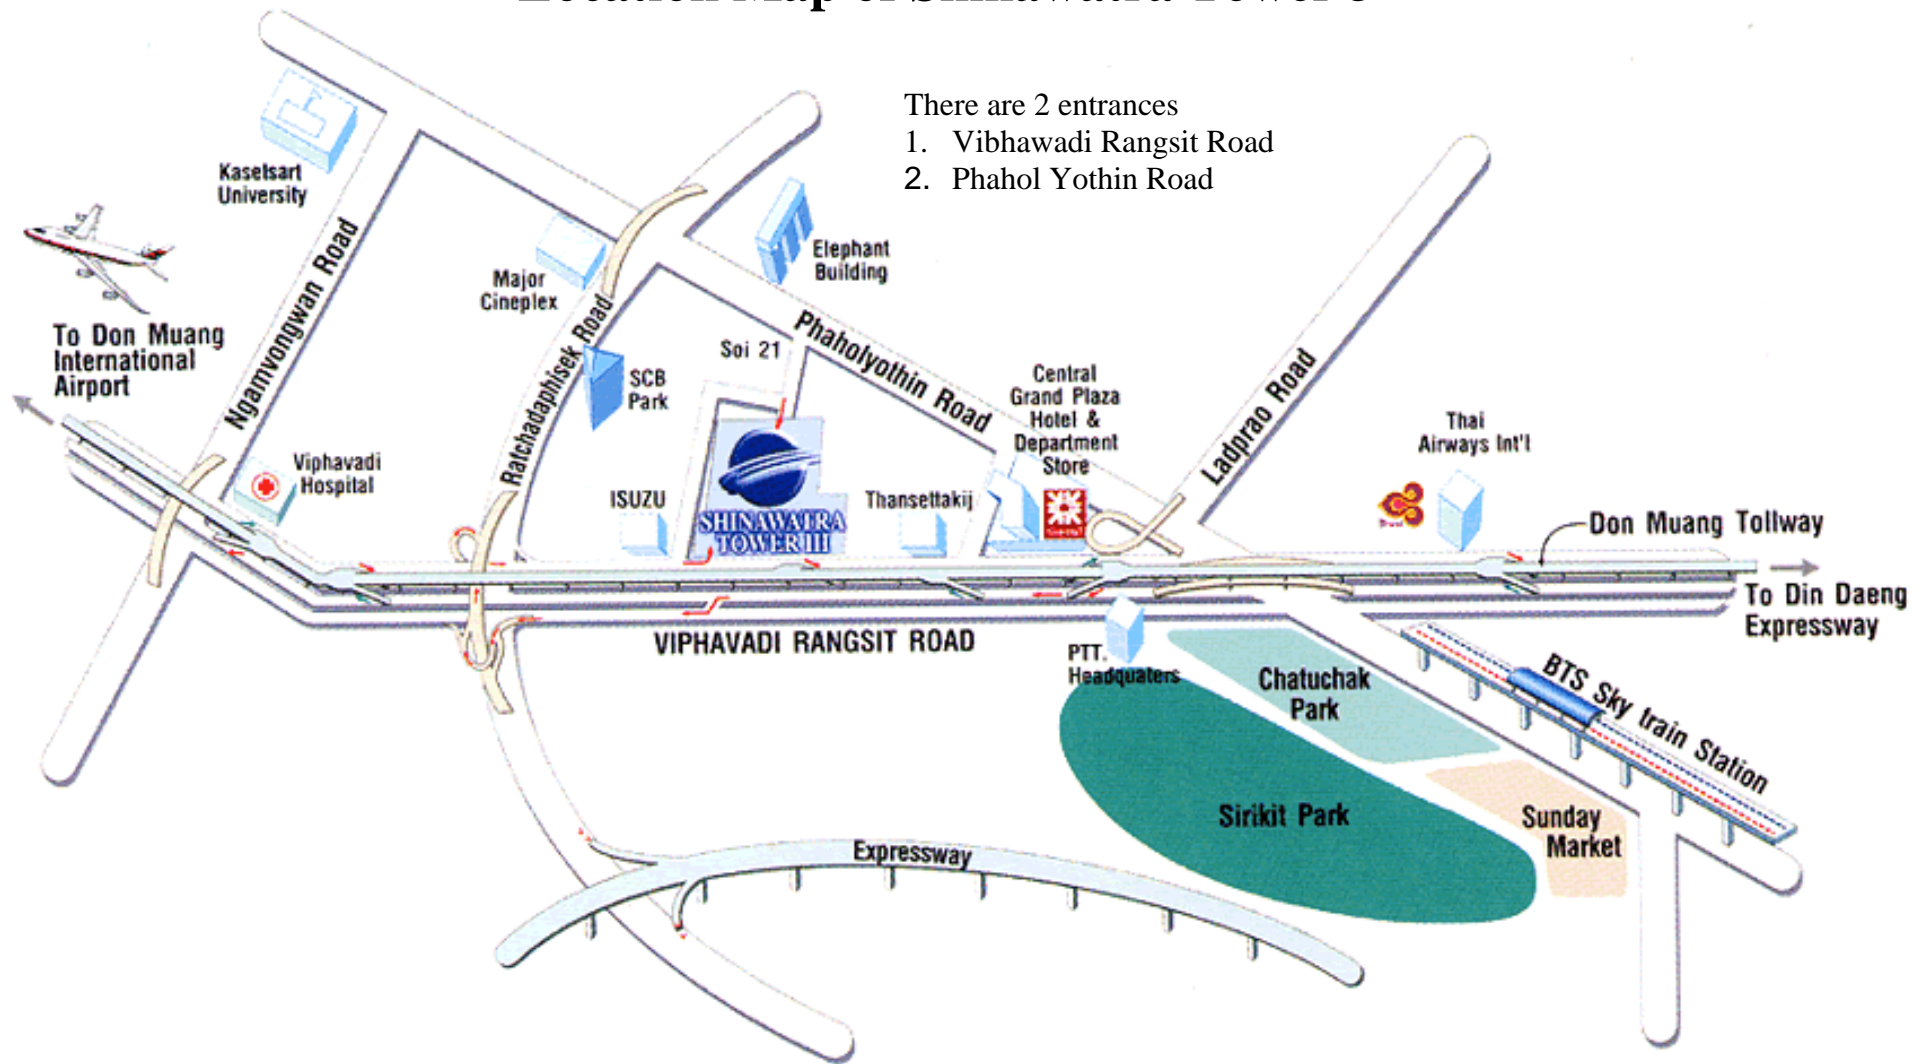

## Location Map of Shinawatra Tower 3

Auditorium, 9<sup>th</sup> Floor, Shinawatra Tower 3  
 1010 Vibhawadi Rangsit Road, Chatuchak, Bangkok  
 Tel. 02-949-2000

Vibhawadi Rangsit Road : Bus no. 3, 29, 52 Air condition bus no. 10, 29  
 Phahol Yothin Road : Bus no. 27, 39, 59 Air condition bus no. 39