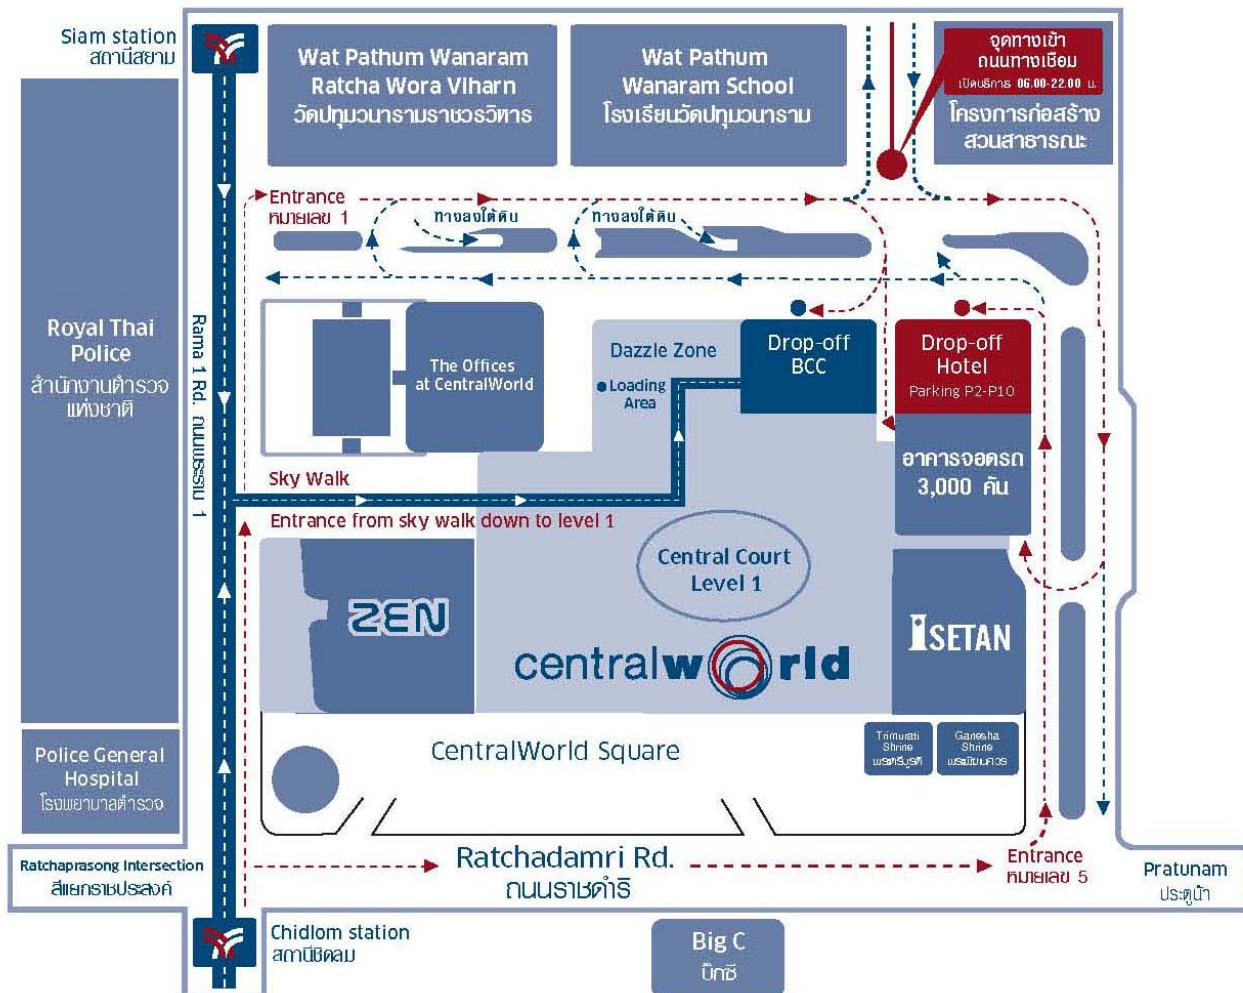

Centara Grand & Bangkok Convention Centre at CentralWorld

Venue:

At World Ballroom, 23rd Floor, Centara Grand & Bangkok Convention Centre at CentralWorld, 999/99 Rama 1 Road, Pathumwan Sub-district, Bangkok TEL: 02-100-1234

**เส้นทางเข้าสู่โรงแรมเซ็นทาราแกรนด์ และบางกอกคอนเวนชันเซ็นเตอร์ เซ็นทรัลเวิลด์ จอดรถได้ที่ชั้น P2-P10
Centara Grand & Bangkok Convention Centre at CentralWorld Parking at Floor P2-P10**

For shareholders taking BTS route (during 10.00-22.00 hrs.)

1. From BTS Siam Station walk straight on skywalk and take the first sky link entrance to Central World complex
2. From BTS Chidlom Station, walk straight on skywalk to the second sky link entrance to CentralWorld complex. (please avoid ZEN entrance)
3. After entering the complex, walk forward and take the first escalator down to Level 1
4. Walk straight to transparent elevators (green and red elevators) at Central Court
5. Turn left to enter DAZZLE ZONE (please notice Mark&Spencer shop)
6. Take the first entrance on the right to enter Centara Grand & Bangkok Convention Lobby.

For shareholders taking BTS route (before 10.00 and after 22.00 hrs.)

1. From BTS Siam Station, walk straight on skywalk and take the first sky link entrance to CentralWorld complex.
2. From BTS Chidlom Station, walk straight on skywalk and take the second sky link entrance to CentralWorld complex. (please avoid ZEN entrance)
3. After entering the complex, turn left to enter The Offices Tower area and take transparent elevator to Level 1 (The Office Tower)
4. Exit the building by using entrance next to transparent elevator.
5. Turn right and walk along the road about 300 meters.
6. Centara Grand & Bangkok Convention Lobby will be on the right hand side.