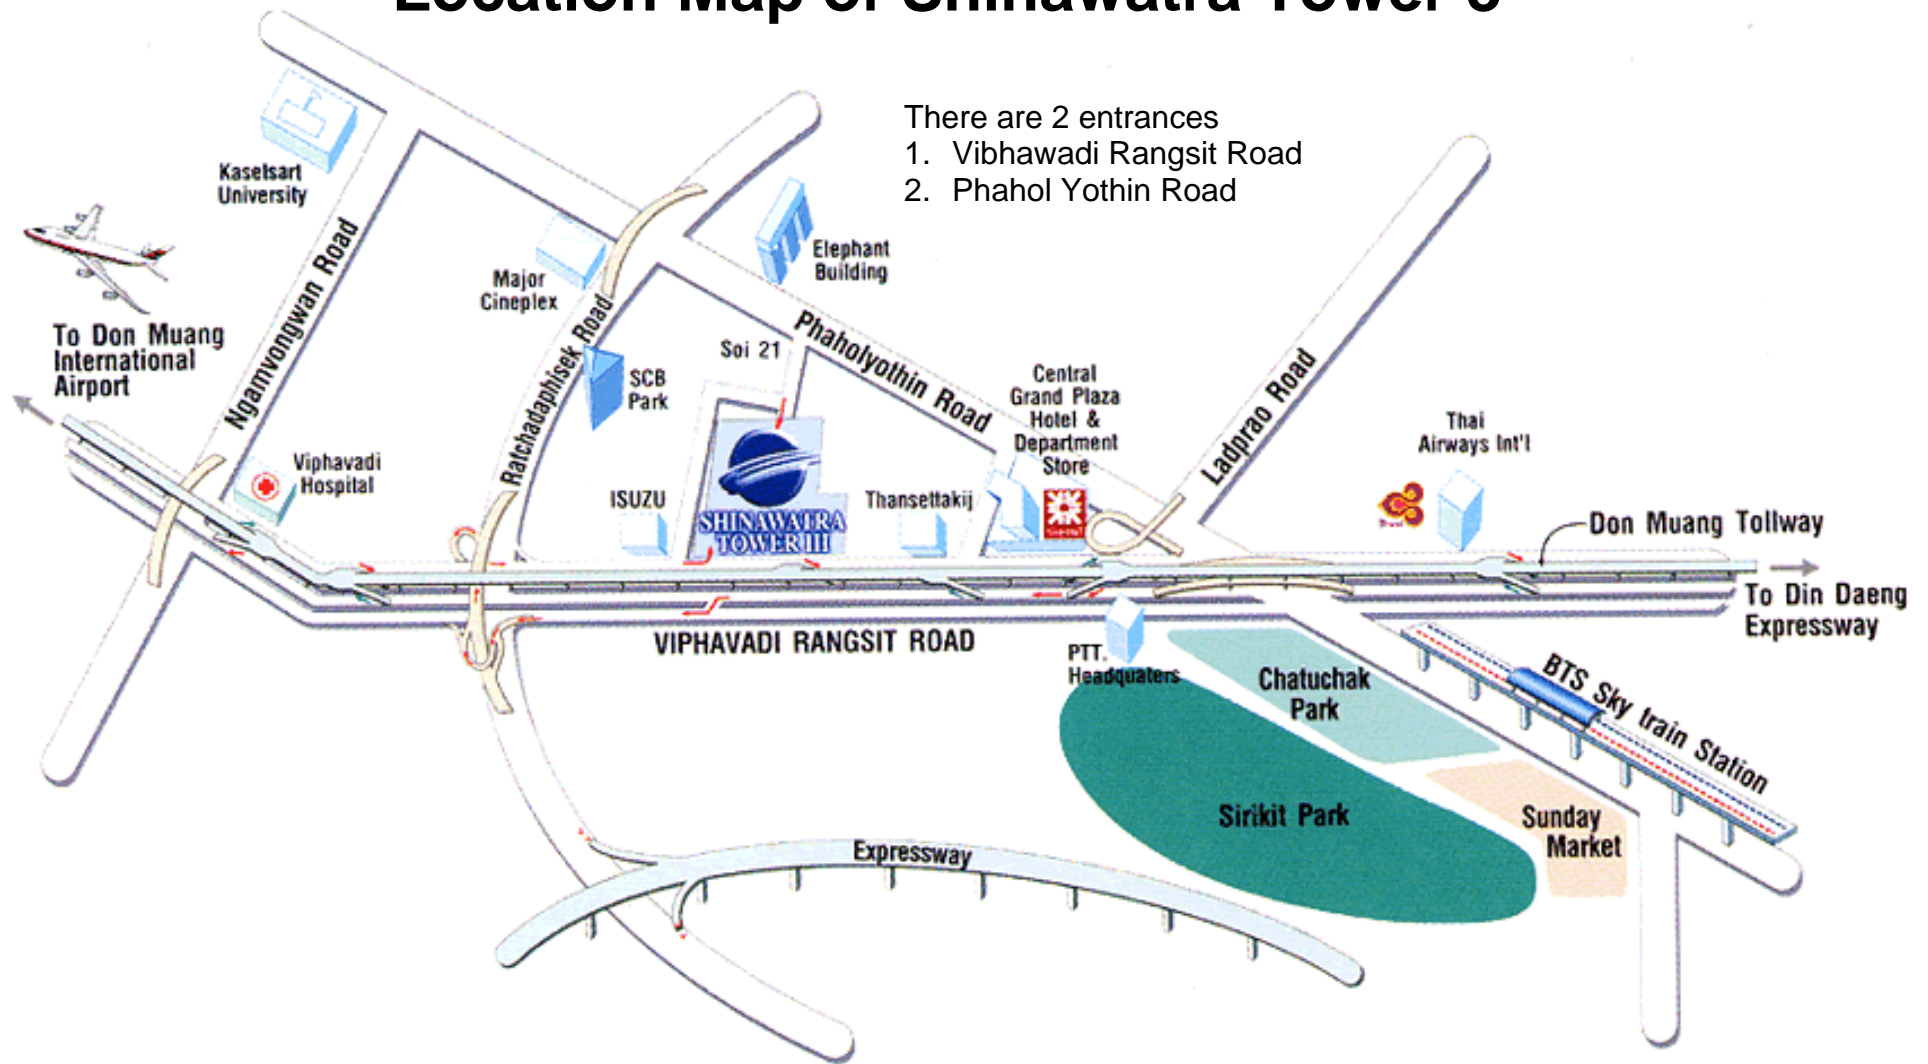

# Location Map of Shinawatra Tower 3

Auditorium, 9<sup>th</sup> Floor, Shinawatra Tower 3  
1010 Vibhawadi Rangsit Road, Chatuchak, Bangkok  
Tel. 02-949-2000

Vibhawadi Rangsit Road : Bus no. 3, 29, 52 Air condition bus no. 10, 29  
Phahol Yothin Road : Bus no. 27, 39, 59 Air condition bus no. 39